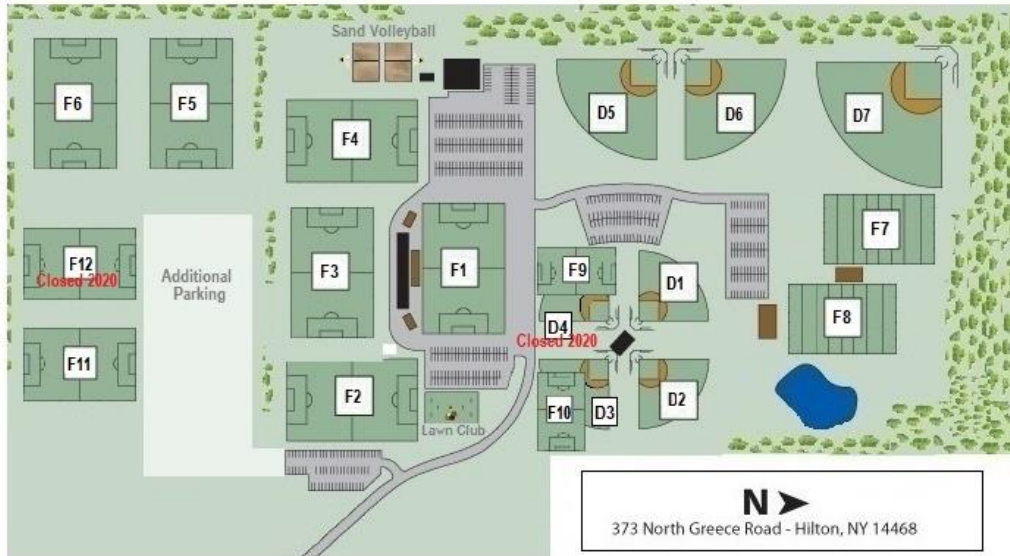

2020 Field Layout Accommodating Distancing Considerations

Soccer

Full Size - U13+

- F1: 72 yds x 111 yds (8'x24' goals)
- F2: 71 yds x 120 yds (8'x24' goals)
- F3: 70 yds x 115 yds (8'x24' goals)
- F4: 74 yds x 118 yds (8'x24' goals)
- F5: 60 yds x 100 yds (8'x24' goals)
- F6: 60 yds x 100 yds (8'x24' goals)

U12

- F7: 50 yds x 75 yds (7'x21' goals)
- F9: 50 yds x 75 yds (7'x21' goals)

U10

- F8: 40 yds x 60 yds (6.5'x12' goals) 6.5'x18.5' also available
- F10: 40 yds x 60 yds (6.5'x12' goals) 6.5'x18.5' also available
- F11: 40 yds x 60 yds (6.5'x12' goals) 6.5'x18.5' also available
- F12: 40 yds x 60 yds (6.5'x12' goals) 6.5'x18.5' also available

Football

- F7: 42 yds x 90 yds (inc End Zones) Flag Football
- F8: 42 yds x 90 yds (inc End Zones) Flag Football

Baseball/Softball

- D1: 70 ft Basepaths - 50 ft Pitching Distance
- D2: 60 ft Basepaths - 46 ft Pitching Distance
- Features a skinned infield
- D3: 60 ft Basepaths - 46 ft Pitching Distance
70 ft Basepaths - 50 ft Pitching Distance
- Features a grass infield with base cutouts
- D4: 70 ft Basepaths - 50 ft Pitching Distance
- Features a grass infield with base cutouts
- D5: 70 ft Basepaths - 50 ft Pitching Distance
90 ft Basepaths - 60 ft 6 in Pitching Distance
- Portable mound
- D6: 70 ft Basepaths - 50 ft Pitching Distance
60 ft Basepaths - 46 ft Pitching Distance
- Features a skinned infield
- D7: 90 ft Basepaths - 60 ft 6 in Pitching Distance